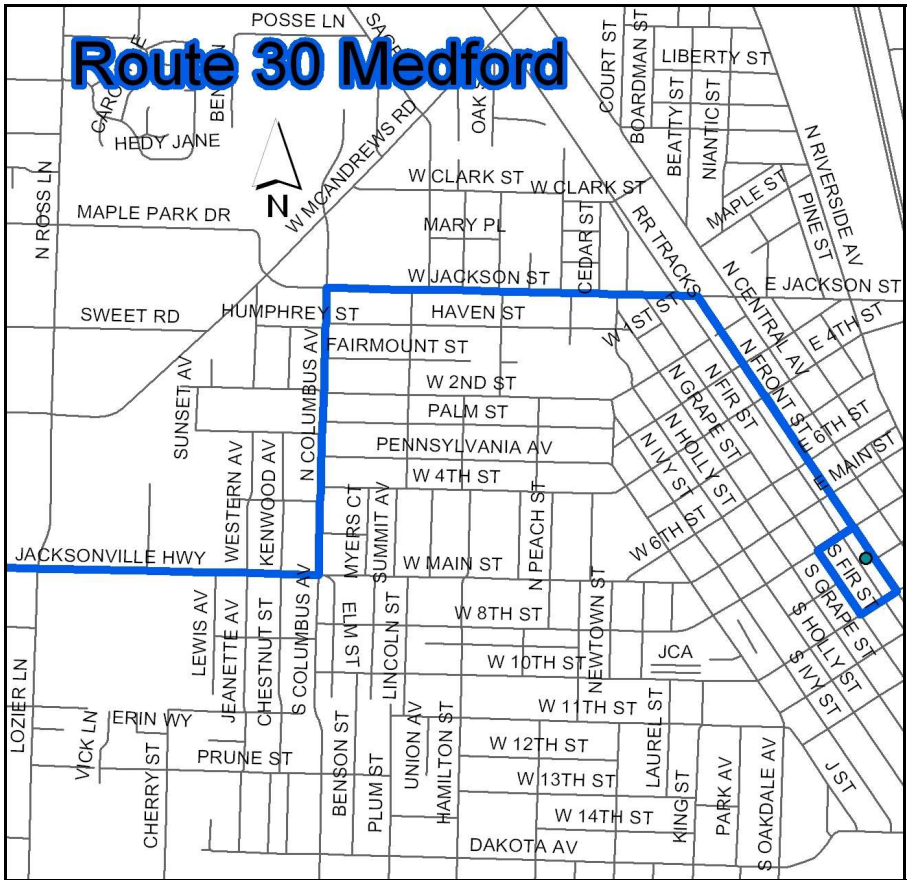

Route 30 Jacksonville	
To Jacksonville	
Front Street Station	
7:30/8:15/11:30/12:15/3:00/3:45/4:30/5:15/6:00	
Front Street & Jackson	
7:34/8:19/11:34/12:19/3:04/3:49/4:34/5:19/6:04	
Columbus & W Main	
7:36/8:21/11:36/12:21/3:06/3:51/4:36/5:21/6:06	
W Main & Oakgrove	
7:40/8:25/11:40/12:25/3:10/3:55/4:40/5:25/6:10	
JV Post Office	
7:47/8:32/11:47/12:32/3:17/4:02/4:47/5:32/6:17	
To Front Street Station	
Jacksonville Museum	
7:49/8:34/11:49/12:34/3:19/4:04/4:49/5:34/6:19	
W Main & Oakgrove	
7:55/8:40/11:55/12:40/3:25/4:10/4:55/5:40/6:25	
W Main & Columbus	
7:58/8:43/11:58/12:43/3:28/4:13/4:58/5:43/6:28	
Columbus & Jackson	
8:01/8:46/12:01/12:46/3:31/4:16/5:01/5:46/6:31	
Jackson & Front Street	
8:04/8:49/12:04/12:49/3:34/4:19/5:04/5:49/6:34	
Front Street Station	
8:07/8:52/12:07/12:52/3:37/4:22/5:07/5:52/6:37	
Monday-Friday. First bus leaves Front Street at 7:30 am. Last bus leaves at 6:00 pm. Service 9 times daily.	
Lunes-viernes primer autobús sale de la calle Front a las 7:30 am. El último autobús sale a las 6:00 pm. Servicio 9 veces diario.	

Go to our [System Map](#) to see how Route 30 meets up with other routes. Transferring from route to route is easy. See a [detailed stops list](#) of this route.