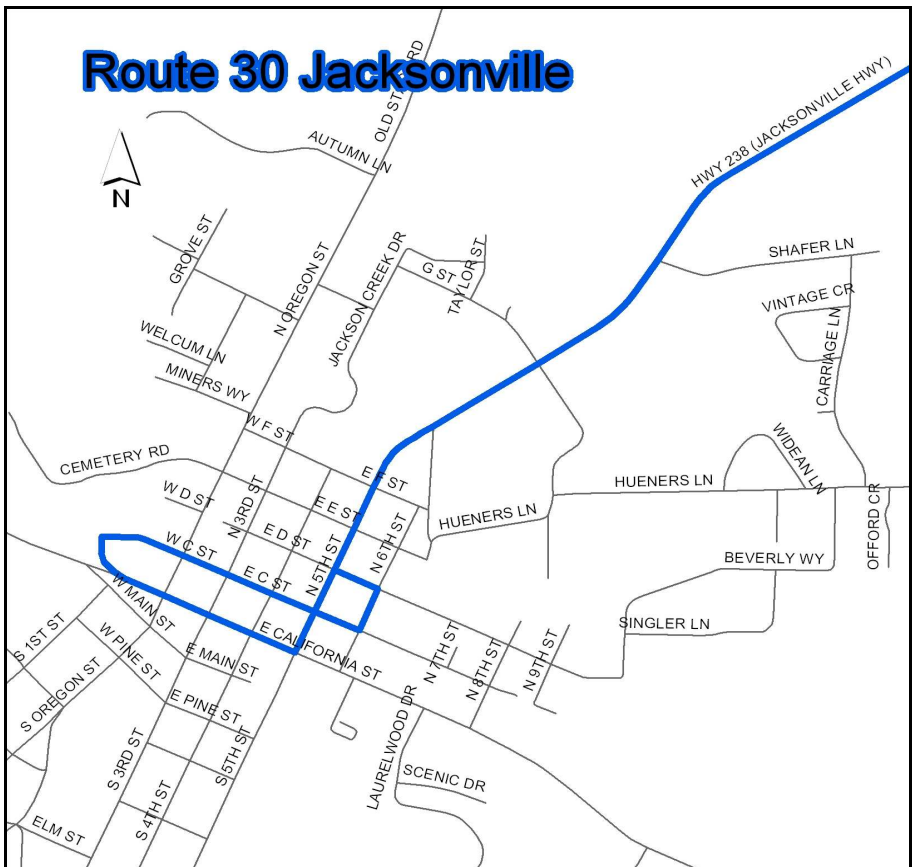

Route 30 Jacksonville	
To Jacksonville	
Front Street Station	
7:30/8:15/11:30/12:15/3:00/3:45/4:30/5:15/6:00	
Front Street & Jackson	
7:34/8:19/11:34/12:19/3:04/3:49/4:34/5:19/6:04	
Columbus & W Main	
7:36/8:21/11:36/12:21/3:06/3:51/4:36/5:21/6:06	
W Main & Oakgrove	
7:40/8:25/11:40/12:25/3:10/3:55/4:40/5:25/6:10	
JV Post Office	
7:47/8:32/11:47/12:32/3:17/4:02/4:47/5:32/6:17	
To Front Street Station	
Jacksonville Museum	
7:49/8:34/11:49/12:34/3:19/4:04/4:49/5:34/6:19	
W Main & Oakgrove	
7:55/8:40/11:55/12:40/3:25/4:10/4:55/5:40/6:25	
W Main & Columbus	
7:58/8:43/11:58/12:43/3:28/4:13/4:58/5:43/6:28	
Columbus & Jackson	
8:01/8:46/12:01/12:46/3:31/4:16/5:01/5:46/6:31	
Jackson & Front Street	
8:04/8:49/12:04/12:49/3:34/4:19/5:04/5:49/6:34	
Front Street Station	
8:07/8:52/12:07/12:52/3:37/4:22/5:07/5:52/6:37	
Monday-Friday. First bus leaves Front Street at 7:30 am. Last bus leaves at 6:00 pm. Service 9 times daily.	
Lunes-viernes primer autobús sale de la calle Front a las 7:30 am. El último autobús sale a las 6:00 pm. Servicio 9 veces diario.	

Go to our [System Map](#) to see how Route 30 meets up with other routes. Transferring from route to route is easy. See a [detailed stops list](#) of this route.