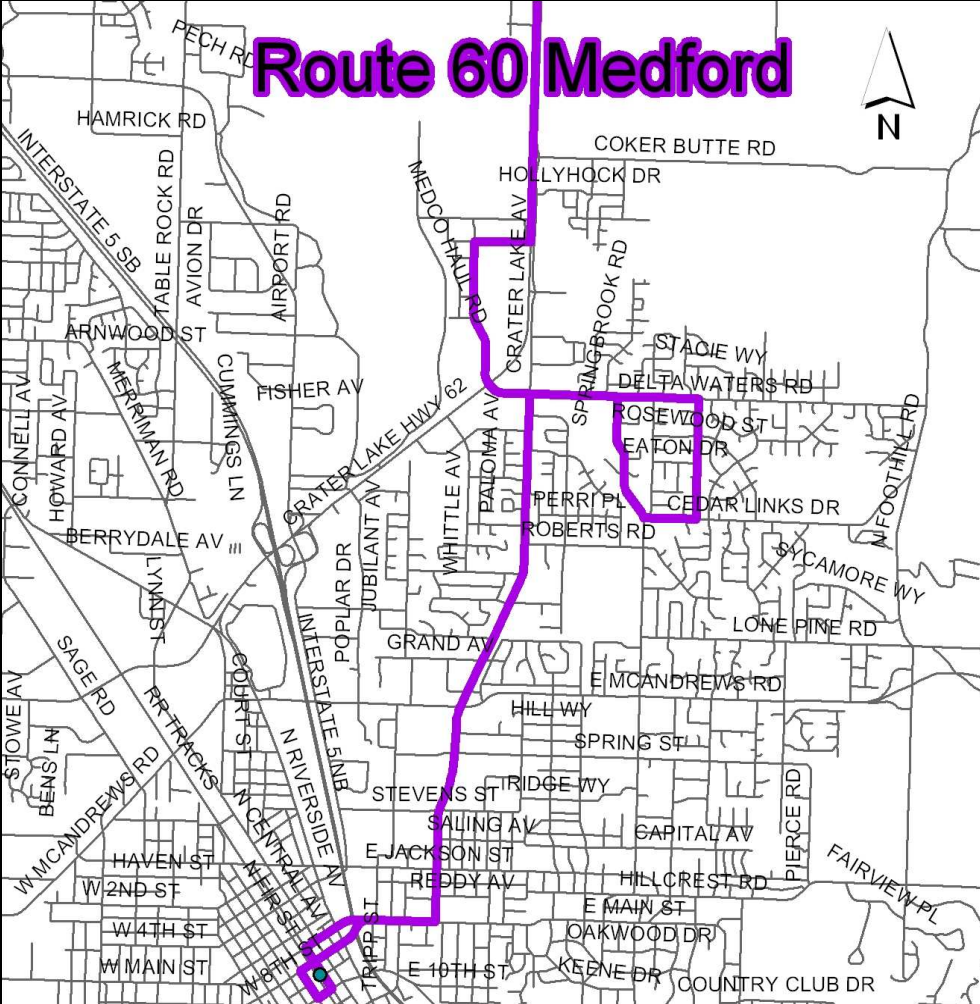

Route 60 White City	
To White City	
Front Street Station	:00/:30
E Main/Crater Lake Ave	:04/:34
Wal-Mart	:21/:51
Hwy 62/Vilas Rd	:25/:55
Hwy 62/Antelope Rd	:30/:00
VA Dom/VA SORCC Main Stop	:35/:05
To Front Street	
Va Dom/Va SORCC Park-n-Ride	:37/:07
Ave G/Atlantic	:41/:11
Wal-Mart	:55/:25
Crater Lake Ave/ E Main	:04/:34
Front Street Station	:09/:39
Monday-Friday. First bus leaves Front Street at 5:00 am. Last bus leaves at 6:30 pm. Service twice each hour.	
Lunes-viernes primer autobús sale de la calle Front a las 5:00 am. El último autobús sale a las 6:30 pm. Servicio dos veces por hora.	

Route 60 White City

Route 60 Medford

Go to our [System Map](#) to see how Route 60 meets up with other routes. Transferring from route to route is easy. See a [detailed stops list](#) of this route.