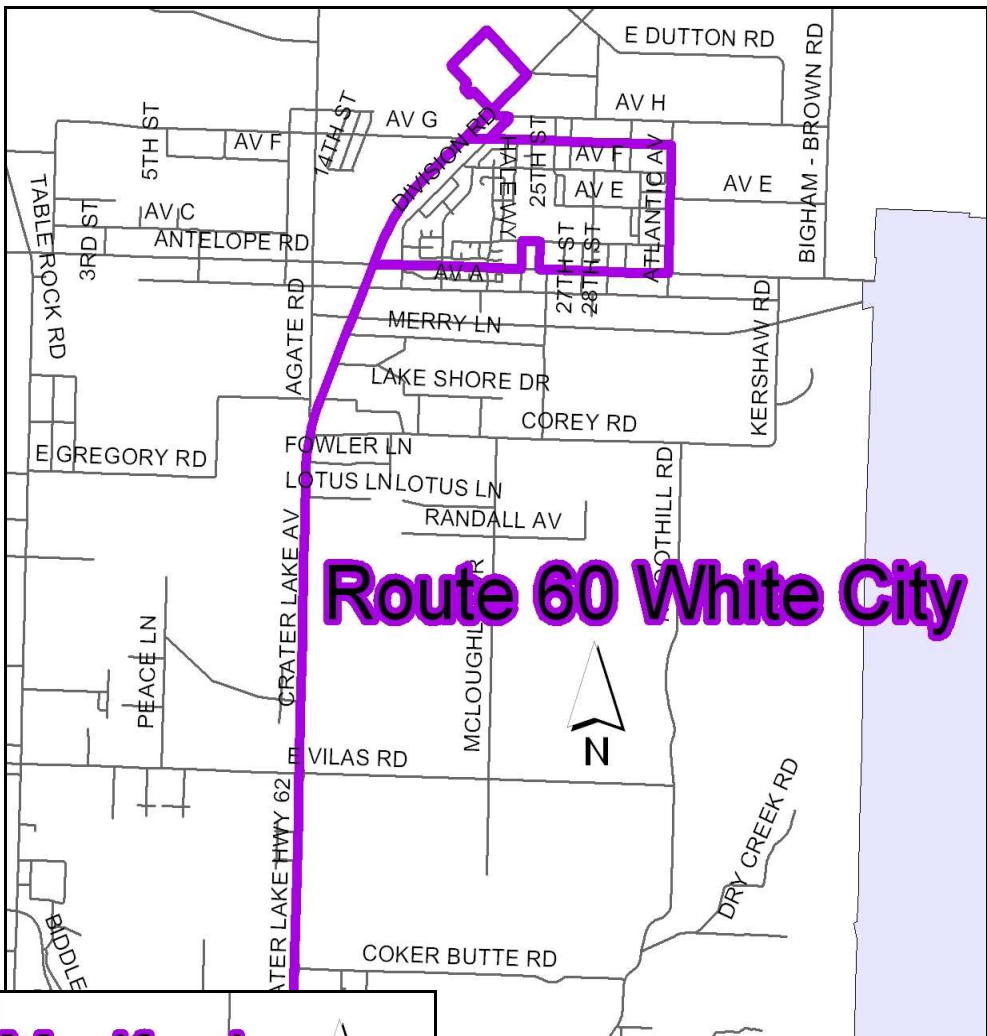

Route 60 White City	
To White City	
Front Street Station	:00/:30
E Main/Crater Lake Ave	:04/:34
Wal-Mart	:21/:51
Hwy 62/Vilas Rd	:25/:55
Hwy 62/Antelope Rd	:30/:00
VA Dom/VA SORCC Main Stop	:35/:05
To Front Street	
Va Dom/Va SORCC Park-n-Ride	:37/:07
Ave G/Atlantic	:41/:11
Wal-Mart	:55/:25
Crater Lake Ave/ E Main	:04/:34
Front Street Station	:09/:39
Monday-Friday. First bus leaves Front Street at 5:00 am. Last bus leaves at 6:30 pm. Service twice each hour.	
Lunes-viernes primer autobús sale de la calle Front a las 5:00 am. El último autobús sale a las 6:30 pm. Servicio dos veces por hora.	

Route 60 White City

Route 60 Medford

Go to our [System Map](#) to see how Route 60 meets up with other routes. Transferring from route to route is easy. See a [detailed stops list](#) of this route.