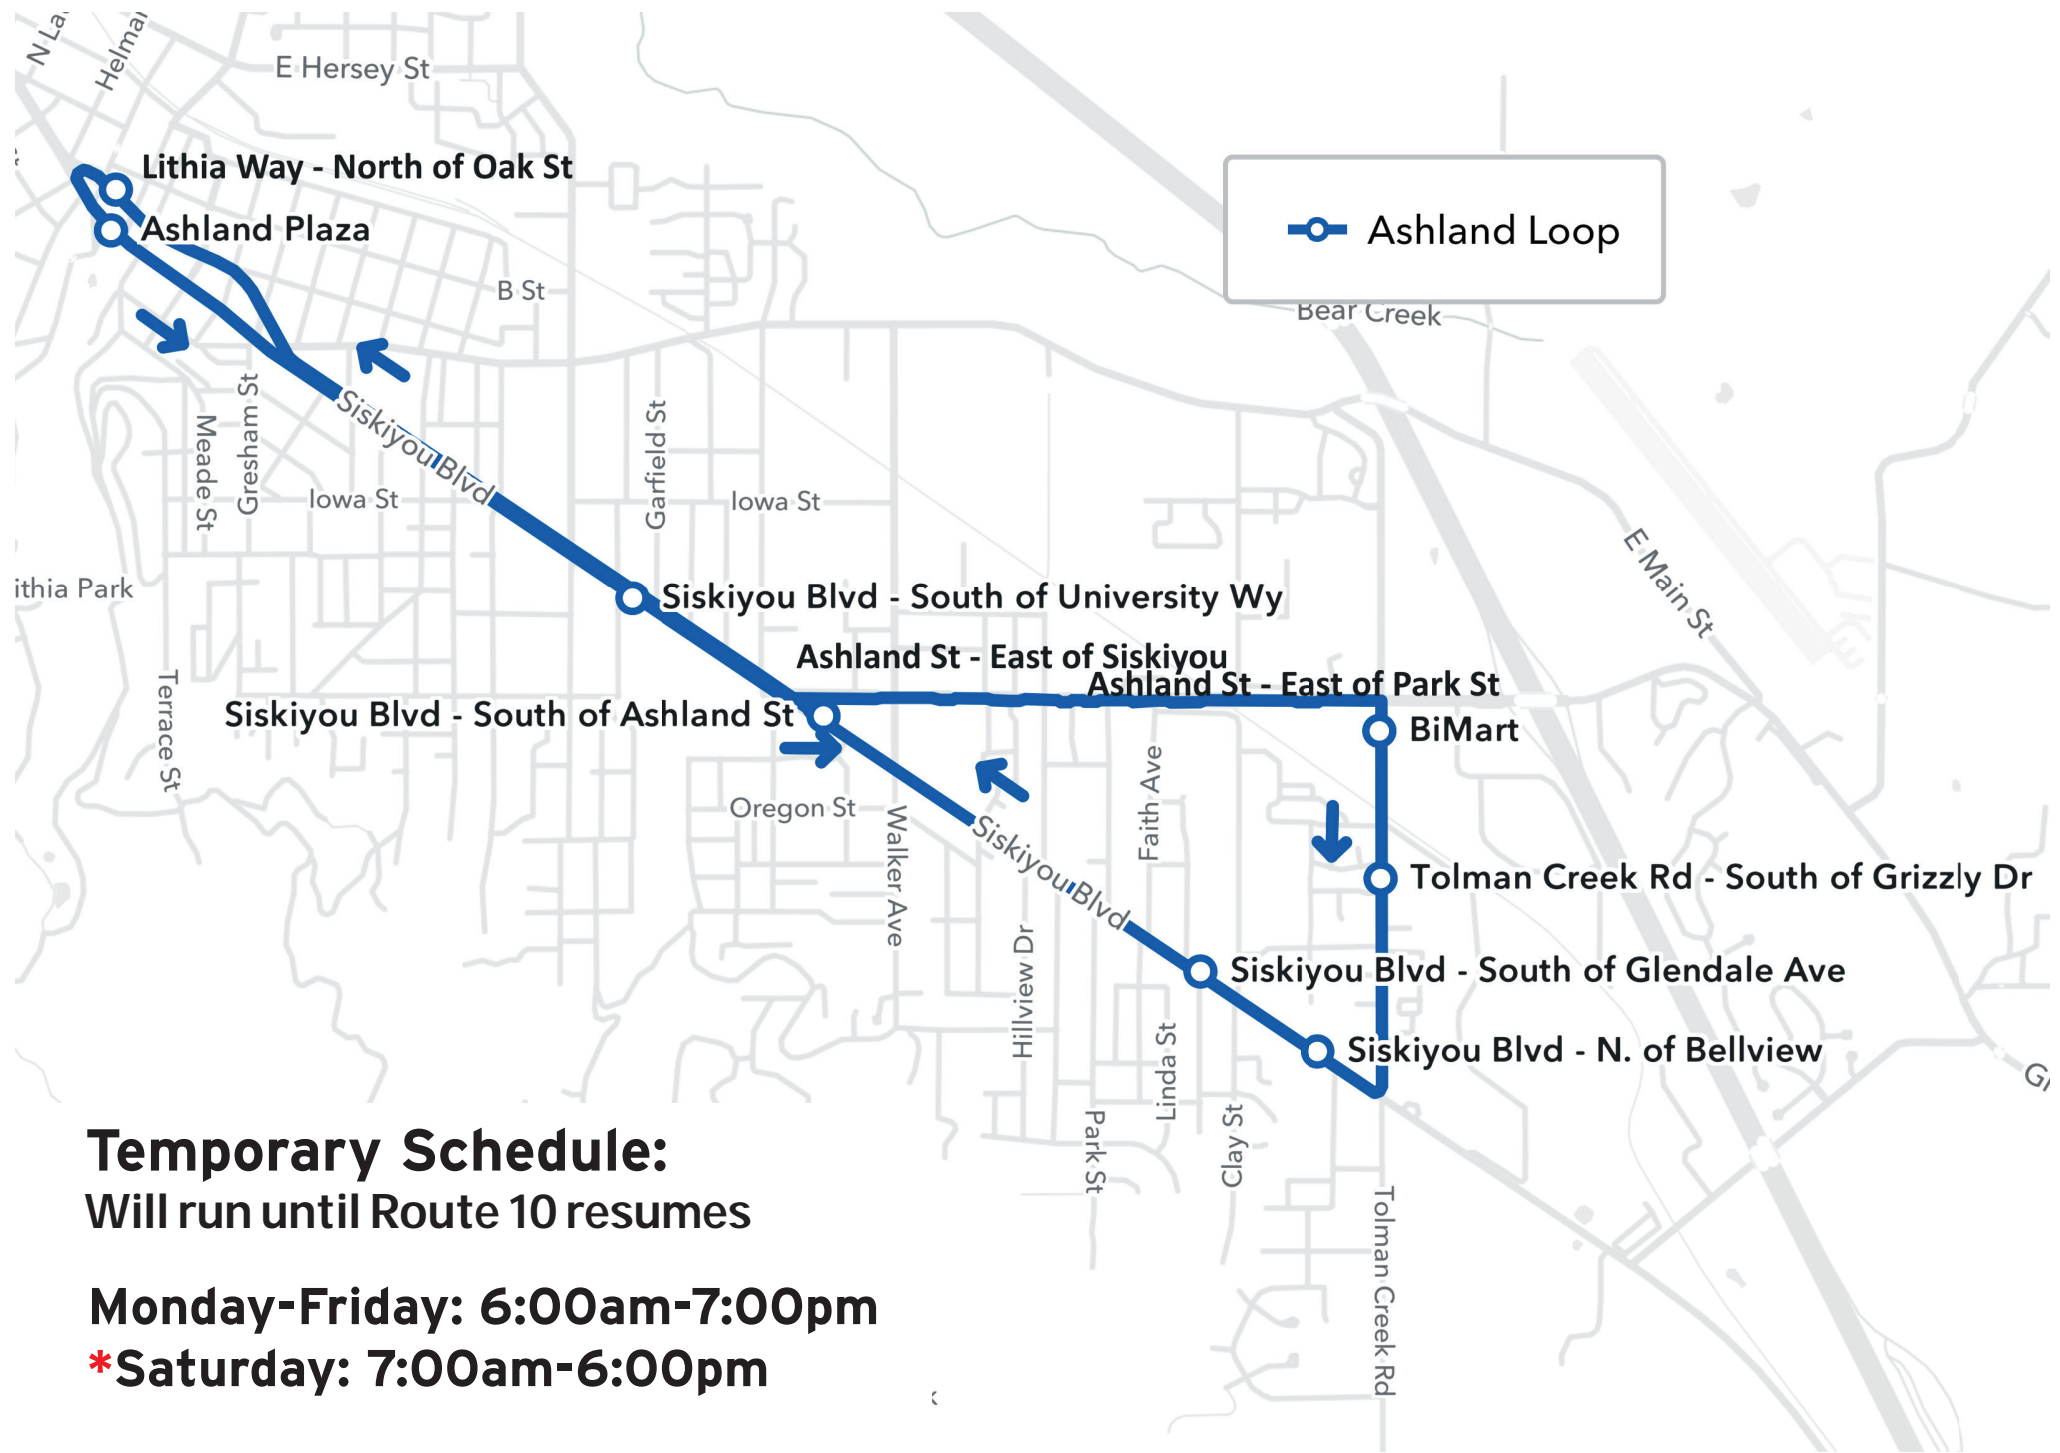

Ashland Loop

Temporary Schedule:
Will run until Route 10 resumes

Monday-Friday: 6:00am-7:00pm
***Saturday: 7:00am-6:00pm**

Outbound					Inbound				
Ashland Plaza	Siskiyou Blvd - South of University Wy	Ashland St - East of Siskiyou	Ashland St - East of Park St	BiMart	Tolman Creek Rd - South of Grizzly Dr	Siskiyou Blvd - North of Bellview Ave	Siskiyou Blvd - South of Glendale Ave	Lithia Way - North of Oak St	N Main St - South of Water St
6:00 AM	6:04 AM	6:06 AM	6:08 AM	6:10 AM	6:14 AM	6:16 AM	6:17 AM	6:26 AM	6:27 AM
6:30 AM	6:34 AM	6:36 AM	6:38 AM	6:40 AM	6:44 AM	6:46 AM	6:47 AM	6:56 AM	6:57 AM
7:00 AM	7:04 AM	7:06 AM	7:08 AM	7:10 AM	7:14 AM	7:16 AM	7:17 AM	7:26 AM	7:27 AM
7:30 AM	7:34 AM	7:36 AM	7:38 AM	7:40 AM	7:44 AM	7:46 AM	7:47 AM	7:56 AM	7:57 AM
8:00 AM	8:04 AM	8:06 AM	8:08 AM	8:10 AM	8:14 AM	8:16 AM	8:17 AM	8:26 AM	8:27 AM
8:30 AM	8:34 AM	8:36 AM	8:38 AM	8:40 AM	8:44 AM	8:46 AM	8:47 AM	8:56 AM	8:57 AM
9:00 AM	9:04 AM	9:06 AM	9:08 AM	9:10 AM	9:14 AM	9:16 AM	9:17 AM	9:26 AM	9:27 AM
9:30 AM	9:34 AM	9:36 AM	9:38 AM	9:40 AM	9:44 AM	9:46 AM	9:47 AM	9:56 AM	9:57 AM
10:00 AM	10:04 AM	10:06 AM	10:08 AM	10:10 AM	10:14 AM	10:16 AM	10:17 AM	10:26 AM	10:27 AM
10:30 AM	10:34 AM	10:36 AM	10:38 AM	10:40 AM	10:44 AM	10:46 AM	10:47 AM	10:56 AM	10:57 AM
11:00 AM	11:04 AM	11:06 AM	11:08 AM	11:10 AM	11:14 AM	11:16 AM	11:17 AM	11:26 AM	11:27 AM
11:30 AM	11:34 AM	11:36 AM	11:38 AM	11:40 AM	11:44 AM	11:46 AM	11:47 AM	11:56 AM	11:57 AM
12:00 PM	12:04 PM	12:06 PM	12:08 PM	12:10 PM	12:14 PM	12:16 PM	12:17 PM	12:26 PM	12:27 PM
12:30 PM	12:34 PM	12:36 PM	12:38 PM	12:40 PM	12:44 PM	12:46 PM	12:47 PM	12:56 PM	12:57 PM
1:00 PM	1:04 PM	1:06 PM	1:08 PM	1:10 PM	1:14 PM	1:16 PM	1:17 PM	1:26 PM	1:27 PM
1:30 PM	1:34 PM	1:36 PM	1:38 PM	1:40 PM	1:44 PM	1:46 PM	1:47 PM	1:56 PM	1:57 PM
2:00 PM	2:04 PM	2:06 PM	2:08 PM	2:10 PM	2:14 PM	2:16 PM	2:17 PM	2:26 PM	2:27 PM
2:30 PM	2:34 PM	2:36 PM	2:38 PM	2:40 PM	2:44 PM	2:46 PM	2:47 PM	2:56 PM	2:57 PM
3:00 PM	3:04 PM	3:06 PM	3:08 PM	3:10 PM	3:14 PM	3:16 PM	3:17 PM	3:26 PM	3:27 PM
3:30 PM	3:34 PM	3:36 PM	3:38 PM	3:40 PM	3:44 PM	3:46 PM	3:47 PM	3:56 PM	3:57 PM
4:00 PM	4:04 PM	4:06 PM	4:08 PM	4:10 PM	4:14 PM	4:16 PM	4:17 PM	4:26 PM	4:27 PM
4:30 PM	4:34 PM	4:36 PM	4:38 PM	4:40 PM	4:44 PM	4:46 PM	4:47 PM	4:56 PM	4:57 PM
5:00 PM	5:04 PM	5:06 PM	5:08 PM	5:10 PM	5:14 PM	5:16 PM	5:17 PM	5:26 PM	5:27 PM
5:30 PM	5:34 PM	5:36 PM	5:38 PM	5:40 PM	5:44 PM	5:46 PM	5:47 PM	5:56 PM	5:57 PM
6:00 PM	6:04 PM	6:06 PM	6:08 PM	6:10 PM	6:14 PM	6:16 PM	6:17 PM	6:26 PM	6:27 PM
6:30 PM	6:34 PM	6:36 PM	6:38 PM	6:40 PM	6:44 PM	6:46 PM	6:47 PM	6:56 PM	6:57 PM
7:00 PM	7:04 PM	7:06 PM	7:08 PM	7:10 PM	7:14 PM	7:16 PM	7:17 PM	7:26 PM	7:27 PM