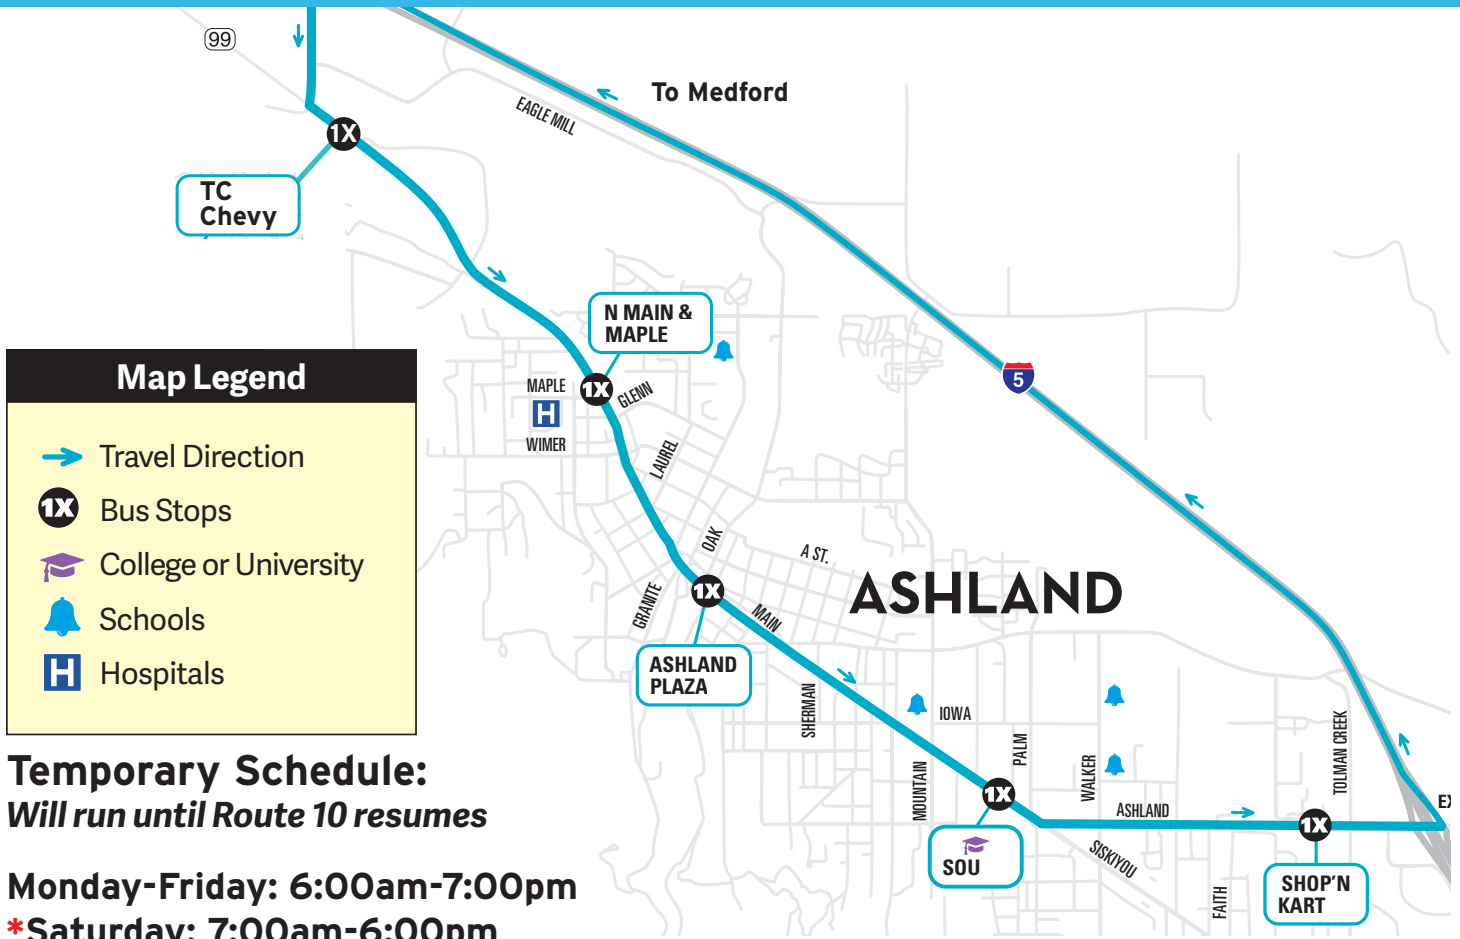

# Emergency 1X

## Emergency 1X Medford to Ashland

Monday - Friday

Hourly Service 6:00 am - 7:00 pm

Saturday

1 Hour Service

Stops	First Bus	Hour Times	Last Bus	First Bus	Last Bus
<b>To Ashland</b>					
Front Street Station	6:00 AM	:00	7:00 PM	7:00 AM	6:00 PM
TC Chevy S. of Jackson	6:18 AM	:18	7:18 PM	7:18 AM	6:18 PM
N. Main St/Maple	6:21 AM	:21	7:21 PM	7:21 AM	6:21 PM
Ashland Plaza	6:24 AM	:43	7:24 PM	7:24 AM	6:24 PM
SOU	6:30 AM	:30	7:30 PM	7:30 AM	6:30 PM
Shop'n Kart	6:33 AM	:33	7:33 PM	7:33 AM	6:33 PM

### To Front Street Station in Medford

Front Street Station	6:55 AM	:55	7:55 PM
----------------------	---------	-----	---------

PLEASE BE ADVISED- ARRIVAL IN ASHLAND COULD HAVE SIGNIFICANT DELAYS/  
 PLEASE BE AT THE 1X STOP AT THE DEPARTURE TIME.